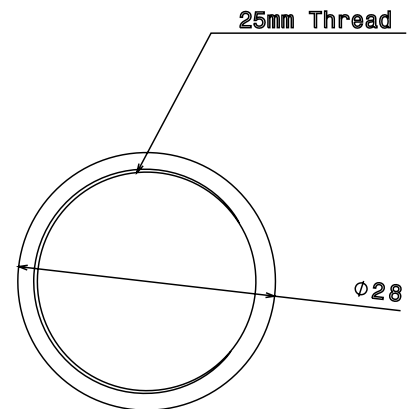

PRODUCT CODE: SC2G
CONDUIT SOLID COUPLER

DESCRIPTION

25mm Conduit Solid Coupler

FINISH

Hot Dipped Galvanised

MATERIAL

Steel

PACKAGING

Packed in qty 50

ADDITIONAL NOTES

Conforms to BS EN61386-1

Isometric view

Side view

Top view